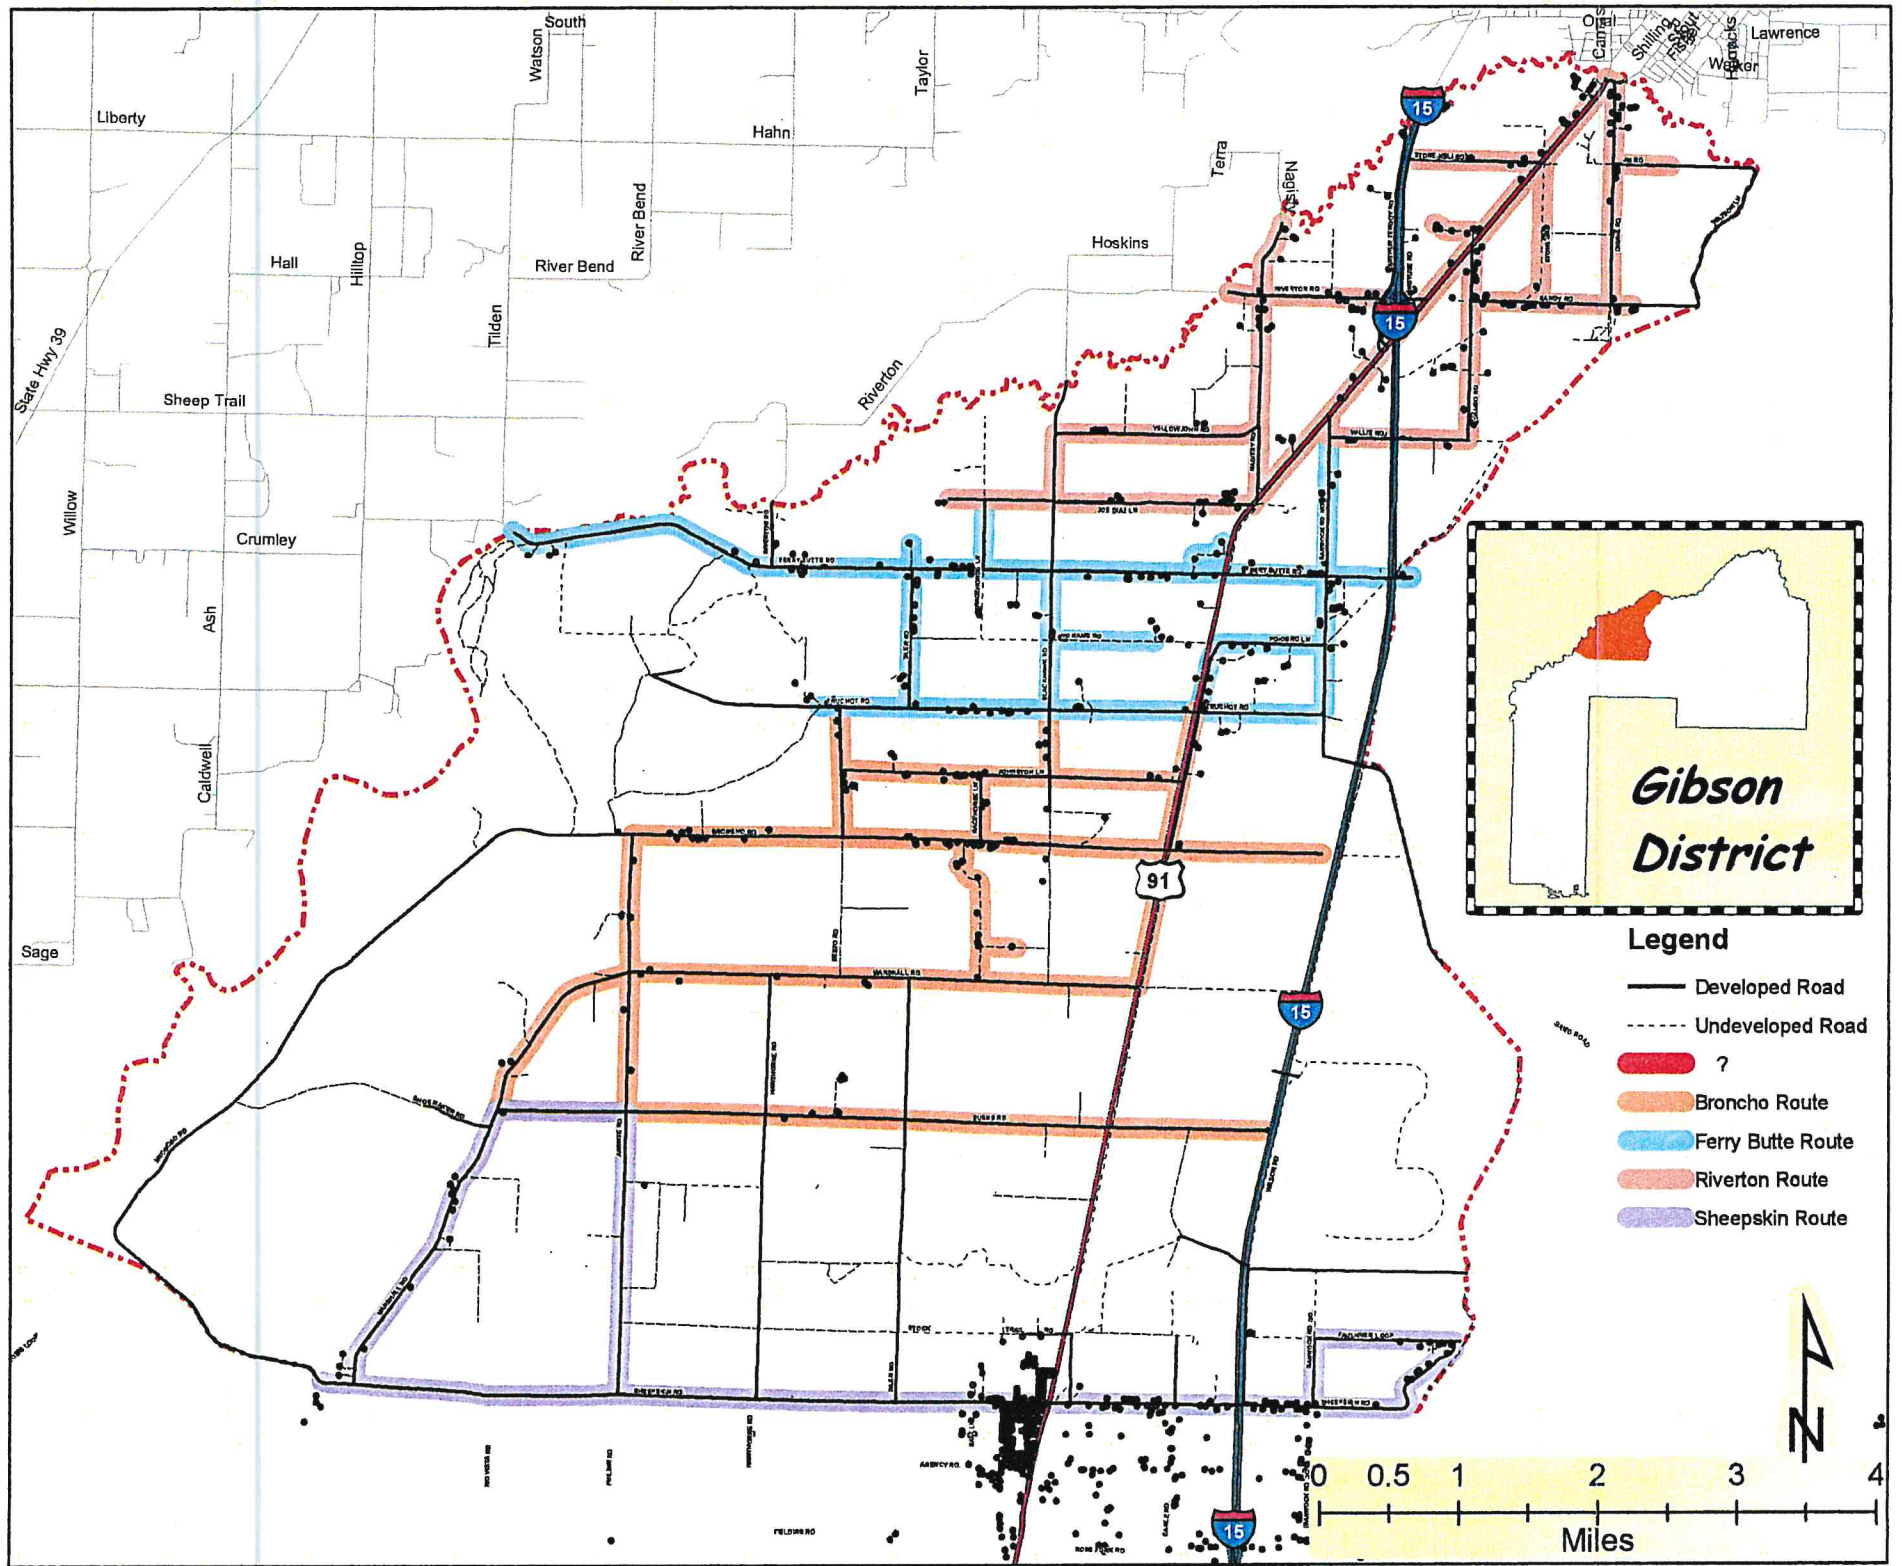

**Lincoln
Creek
District**

Legend

-  Developed Road
-  Undeveloped Road
-  Lincoln Creek Route
-  Little Indian Route

Gibson District

- Legend**
- Developed Road
 - - - Undeveloped Road
 - ?
 - Broncho Route
 - Ferry Butte Route
 - Riverton Route
 - Sheepskin Route

Legend

- Developed Road
- - - Undeveloped Road
- Bannock Road Route
- Punkin Road Route
- Wheeler Road Route

Fort Hall District

Legend

- Developed Road
- - - Undeveloped Road
- Agency Route
- Ballard Route
- Reservation Route
- Siler Route

Legend

- Developed Road
- - - Undeveloped Road
- Bannock Creek Route
- Michaud Creek Route
- Ramsey Route
- Siphon Route