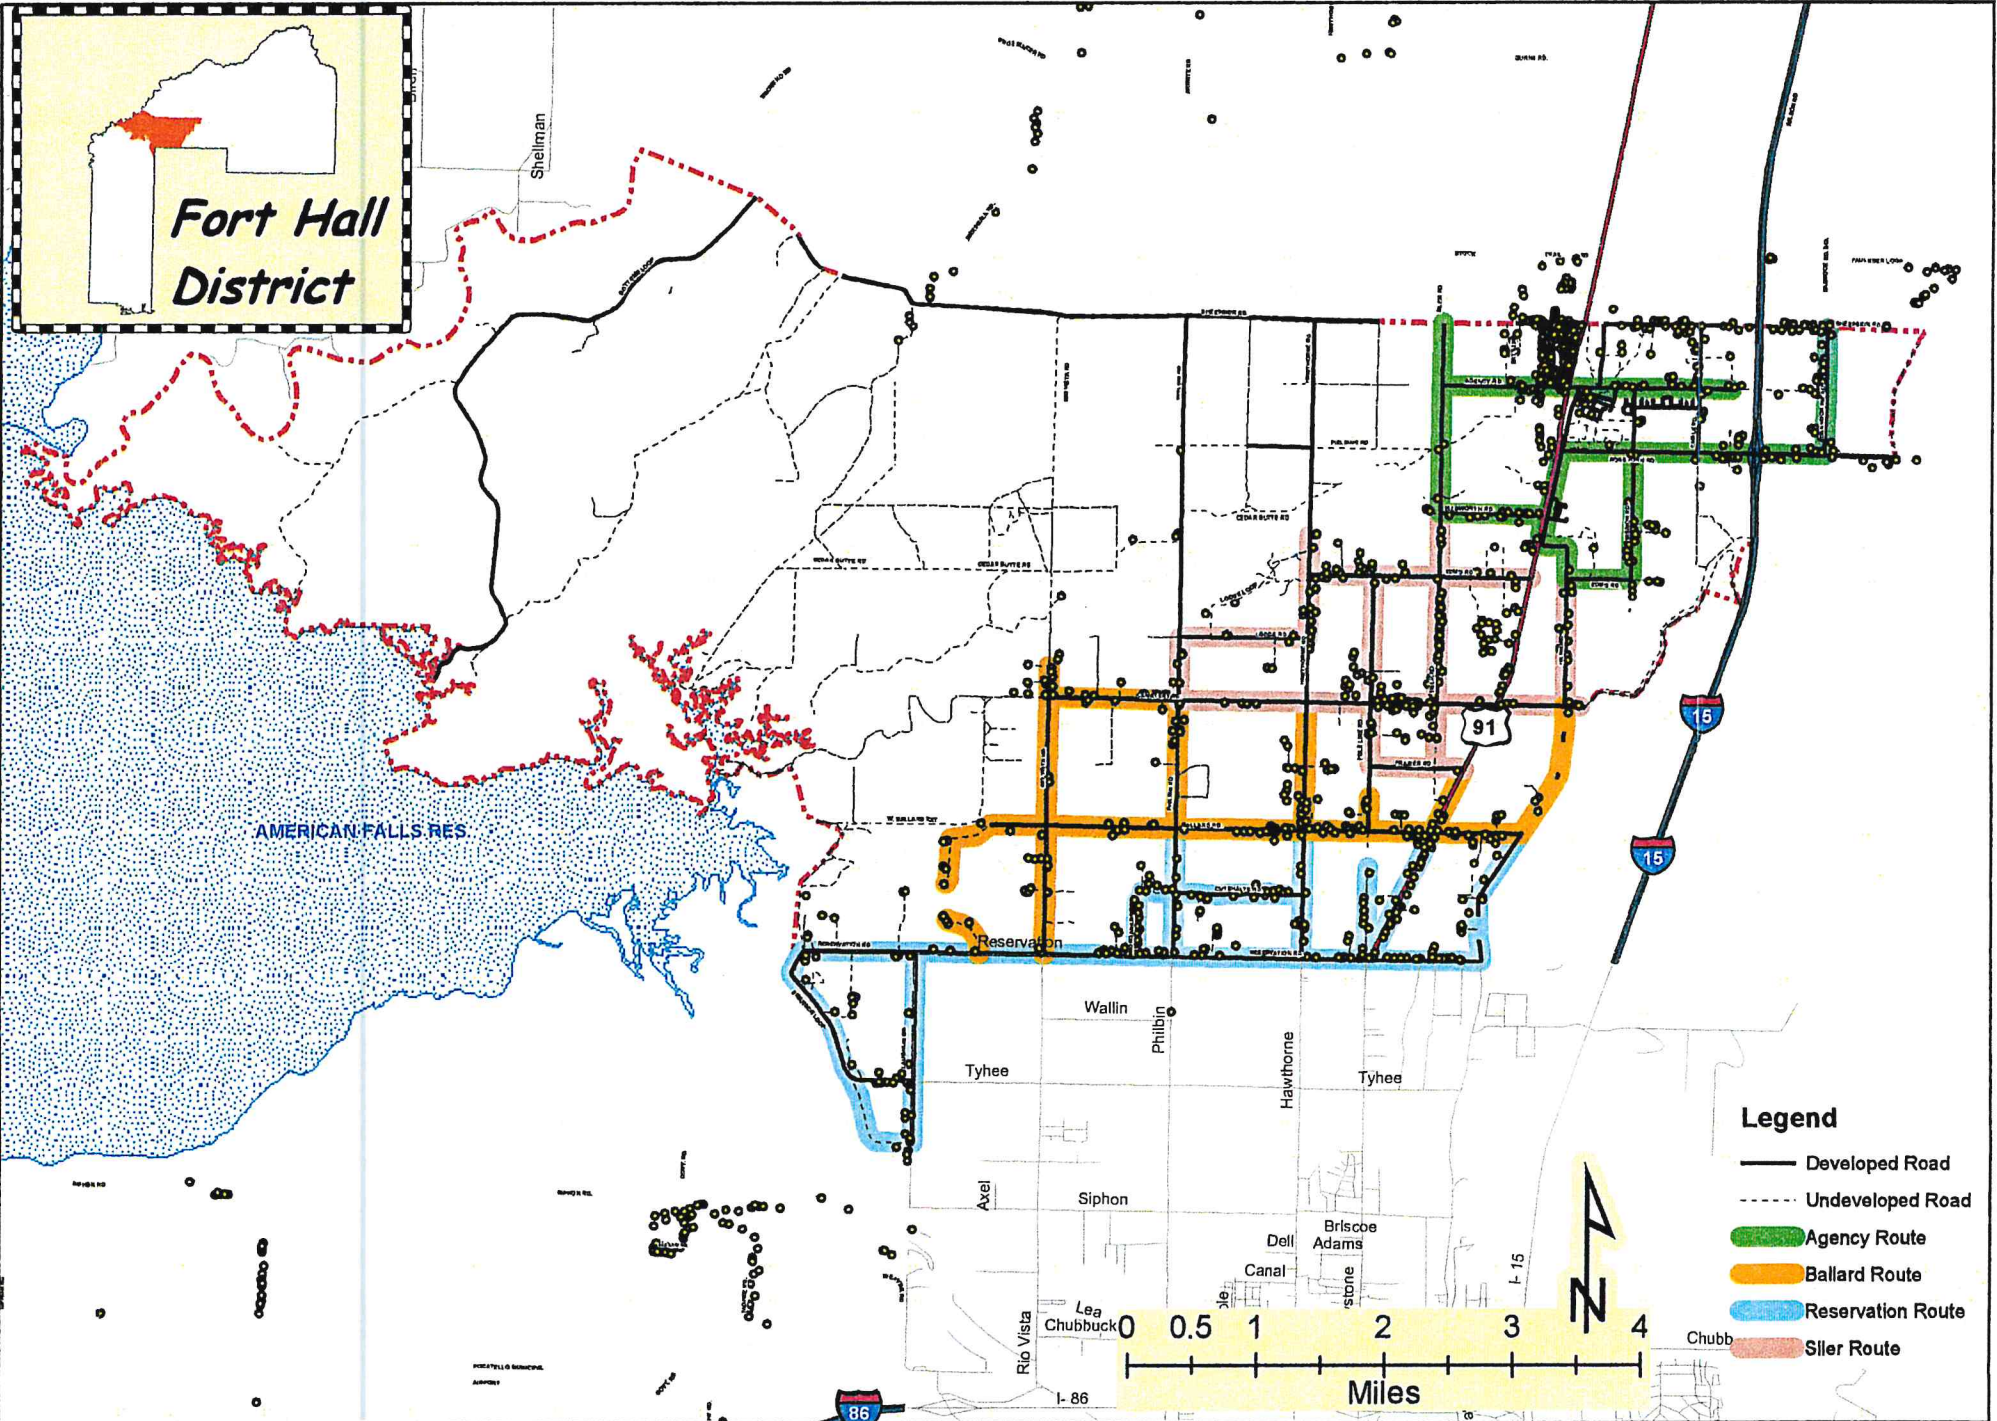

**Lincoln
Creek
District**

Legend

-  Developed Road
-  Undeveloped Road
-  Lincoln Creek Route
-  Little Indian Route

Gibson District

- Legend**
- Developed Road
 - - - Undeveloped Road
 - ?
 - Broncho Route
 - Ferry Butte Route
 - Riverton Route
 - Sheepskin Route

Legend

- Developed Road
- - - Undeveloped Road
- Bannock Road Route
- Punkin Road Route
- Wheeler Road Route

Fort Hall District

Legend

- Developed Road
- - - Undeveloped Road
- Agency Route
- Ballard Route
- Reservation Route
- Siler Route

Legend

- Developed Road
- - - Undeveloped Road
- Bannock Creek Route
- Michaud Creek Route
- Ramsey Route
- Siphon Route